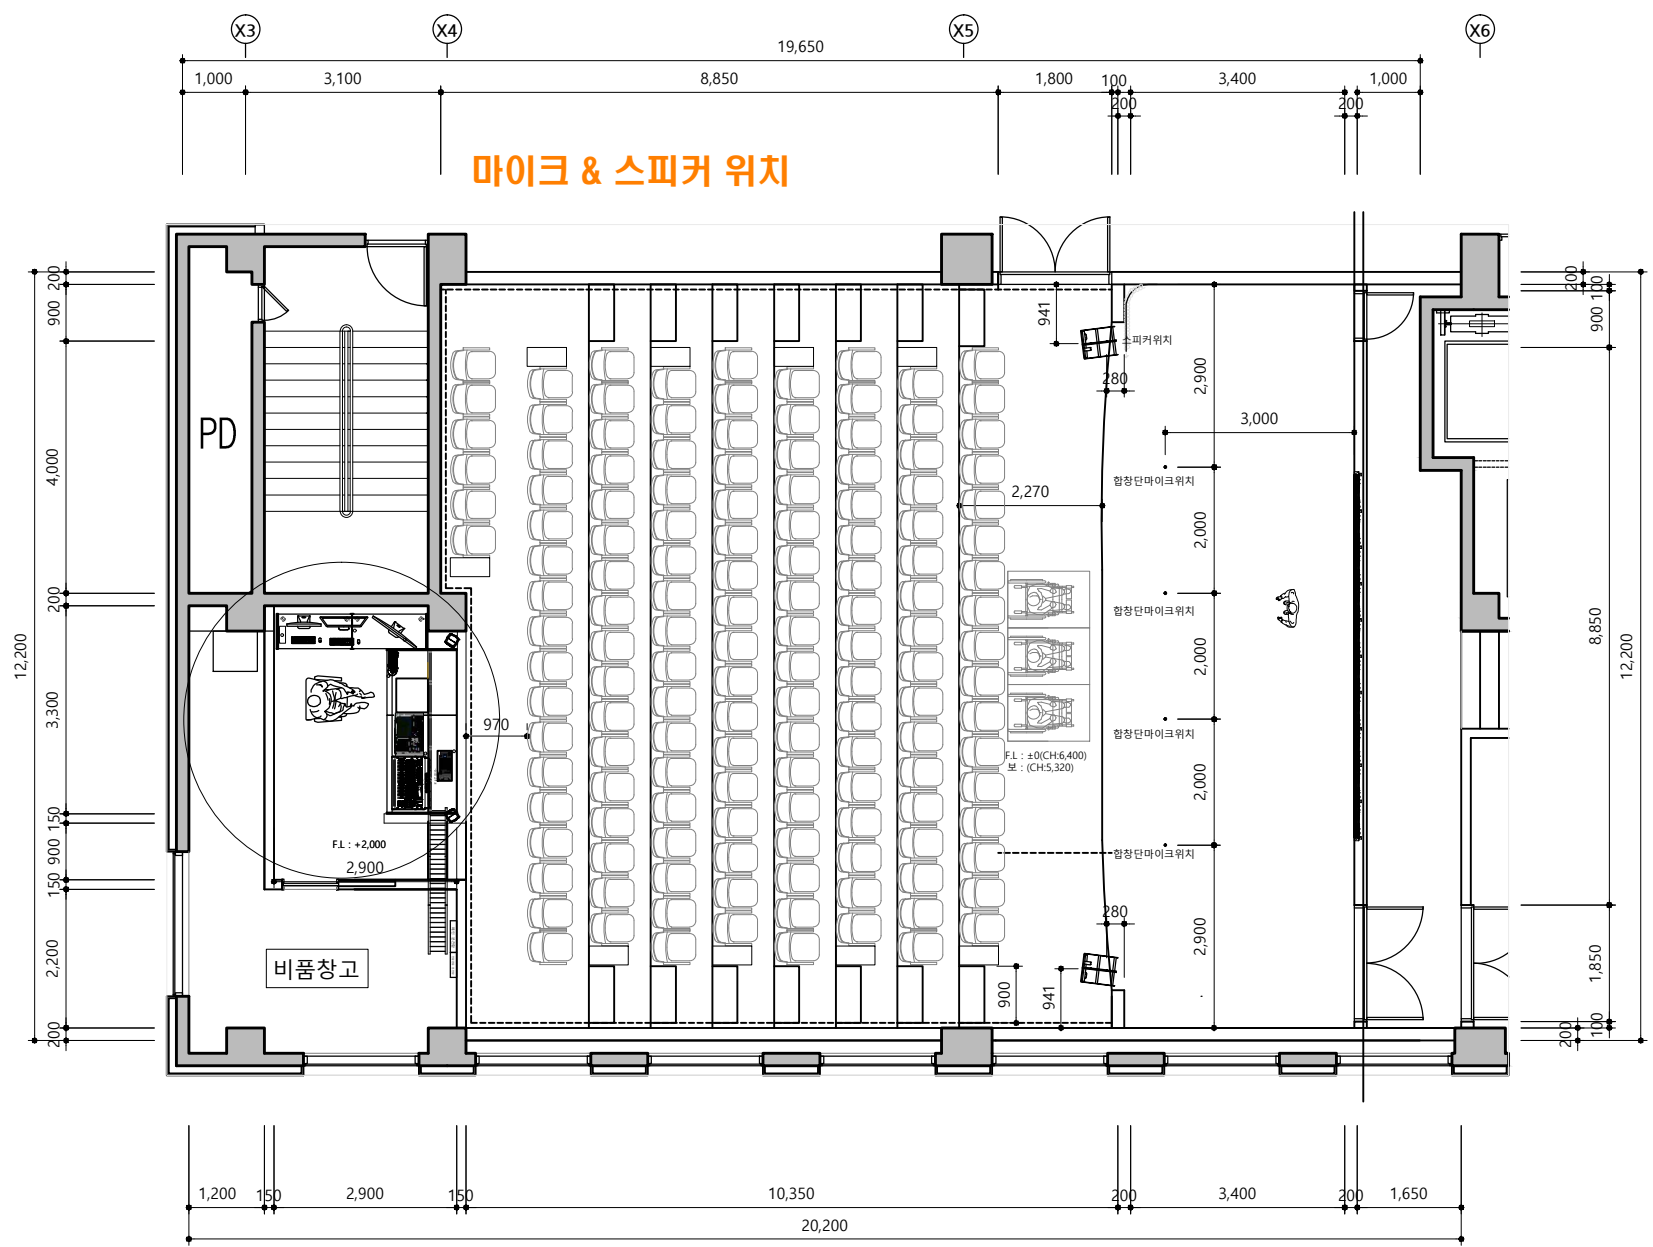

### 무대막 커튼 재배치

현장명  
 김해 을하2지구  
 Nsquare 신축공사

NOTE

공연장(145석)  
 (일반:142석/장애인:3인)  
 905 211M2(63.83평)

ITEM	SPECIFICATION	Qty
	MAIN SPEAKER (H / MID)	8 / 2
	SUB WOOFER	2
	MONITOR SPEAKER	4
	LED SCREEN (5760*3456)	1
	R' K.M.G.M.P 43 & <math>2 \times 4</math>'	1
	W/L ANTENNA	2
	$\infty$ 1	4

POWER CABLE	
-1	

CORD	CONDUCT SIZE	CABLE LINE	REMARKS
①	22C	VCT 2.5SQ/3C x 1	POWER CABLE
②	22C	2S9F x 1	SPEAKER CABLE
③	22C	L-2T2S x 1 / VCT 1.5SQ*1	K & A?@C - /
④	16C	L5D2V x 1	W/L ANT. CABLE

DRAWING TITLE  
 SCALE  
 DWG NO.  
 최초  
 수정  
 최종